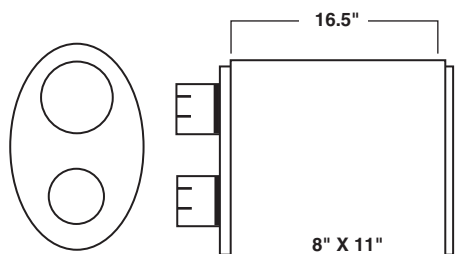

(ALSO ON PAGE OR10)
MODEL: CAT 215

6N3964
OR
1W2572