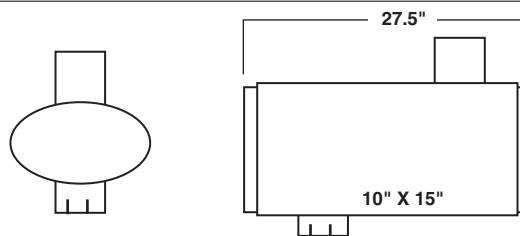

MODEL: D5H STACK

3W7770

MODEL: CAT 130G

4N8942

(ALSO ON PAGE OR10)
MODEL: CAT 235

4W3632

NOTE: CATERPILLAR PART NUMBERS ARE FOR REFERENCE USE ONLY.

UNITED MUFFLER CORP.