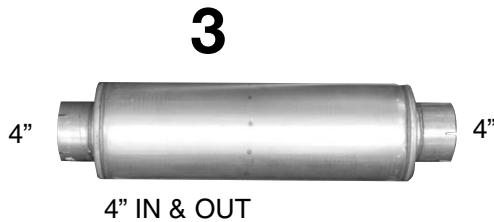

LIGHT DUTY PERFORMANCE SYSTEMS

FORD POWERSTROKE DIESEL 1999-UP

HEAVY DUTY ALUMINIZED - O.E. FIT MUFFLER

FEATURES:

- HI-FLOW SYSTEM
- 4" FLOW SYSTEM
- HEAVY DUTY ALUMINIZED O.E. FIT MUFFLER
- 4" ALUMINIZED TAIL PIPES

LD 1

DIESEL DODGE RAM PICK-UP

1994-2001 RAM 2500/3500 5.9L CUMMINS TURBO DIESEL

- PERFORMANCE SYSTEM**
- ALL 4" ALUMINIZED TUBE IN BACK OF TURBO
 - HEAVY DUTY-ALLWELDED-FREE FLOW MUFFLER

DESCRIPTION	1 - TURBO PIPE	2 - EXTENSION PIPE	3 - MUFFLER	4 - TAILPIPE
PART #	DODTURBO	DODPEXT	7-0045	DODPTP