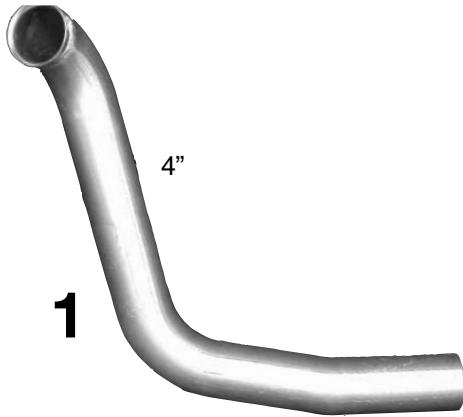

LIGHT DUTY PERFORMANCE SYSTEMS

FORD POWERSTROKE DIESEL 1999-UP

HEAVY DUTY ALUMINIZED - O.E. FIT MUFFLER

FEATURES:

- HI-FLOW SYSTEM
- 4" FLOW SYSTEM
- HEAVY DUTY ALUMINIZED O.E. FIT MUFFLER
- 4" ALUMINIZED TAIL PIPES

HANGERS AVAILABLE

1 - TURBO PIPE	2 - EXTENSION PIPE	3 - MUFFLER	4 - TAILPIPE
FORD400TURBO	FORD400EXTID/OD	7-0045	FLD400TP99

UNITED MUFFLER CORP.

Nationwide toll free 1-866-229-3402 • Fax 519-455-1103 • website: www.unitedmuffler.com

LD 1

DIESEL DODGE RAM PICK-UP

1994-2001 RAM 2500/3500 5.9L CUMMINS TURBO DIESEL

- PERFORMANCE SYSTEM**
- ALL 4" ALUMINIZED TUBE IN BACK OF TURBO
 - HEAVY DUTY-ALLWELDED-FREE FLOW MUFFLER

DESCRIPTION	1 - TURBO PIPE	2 - EXTENSION PIPE	3 - MUFFLER	4 - TAILPIPE
PART #	DODTURBO	DODPEXT	7-0045	DODPTP