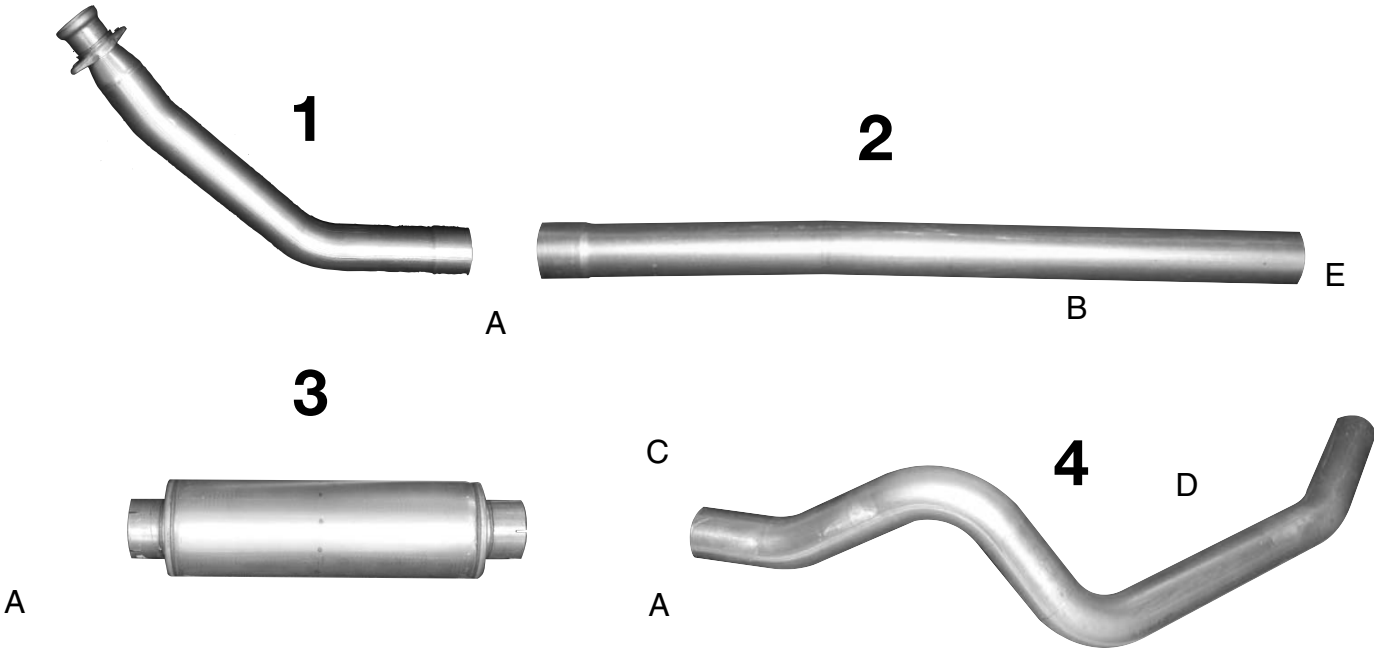

HANGERS AVAILABLE

1 - TURBO PIPE	2 - EXTENSION PIPE	3 - MUFFLER	4 - TAILPIPE
FORD400TURBO	FORD400EXTID/OD	7-0045	FLD400TP99

UNITED MUFFLER CORP.

Nationwide toll free 1-866-229-3402 • Fax 519-455-1103 • website: www.unitedmuffler.com

LD 1

DIESEL DODGE RAM PICK-UP

1994-2001 RAM 2500/3500 5.9L CUMMINS TURBO DIESEL

- PERFORMANCE SYSTEM**
- ALL 4" ALUMINIZED TUBE IN BACK OF TURBO
 - HEAVY DUTY-ALLWELDED-FREE FLOW MUFFLER

DESCRIPTION	1 - TURBO PIPE	2 - EXTENSION PIPE	3 - MUFFLER	4 - TAILPIPE
PART #	DODTURBO	DODPEXT	7-0045	DODPTP

ACCESSORIES

DESCRIPTION	A 4" Satinless Steel Clamp	B Front Hanger	C Middle Hanger	D Tailpipe Hanger	E Turndown
PART #	400SCPF	DODPFHGR	DODPMHGR	DODPRHGR	OPTIONAL SEE PAGE ACC7

UNITED MUFFLER CORP.

Nationwide toll free 1-866-229-3402 • Fax 519-455-1103 • website: www.unitedmuffler.com