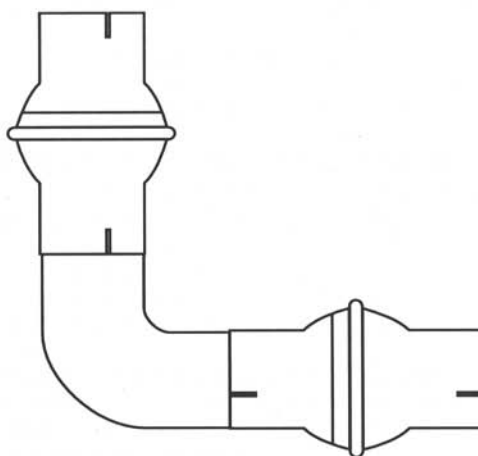

WAYNE LIFE STAR 3" ELBOW WITH BALL JOINTS

AUTO-JET PART #:
300WLS90BJ

AUTO-JET MUFFLER CORP.

U.S. toll free 1-800-247-5391 • Fax 515-224-0727 • website: www.auto-jet.com
Canada toll free 1-866-229-3402 • Fax 519-455-1103 • website: www.unitedmuffler.com

MISC 1