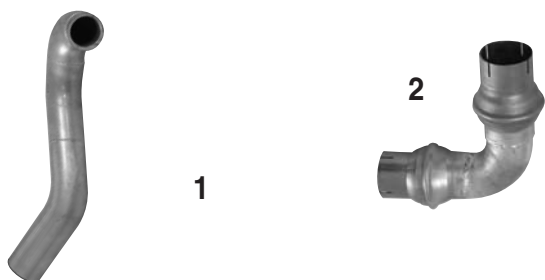

CARPENTER & WAYNE SPECIAL PARTS

CARPENTER CRANE & HERCULES CHASSIS

DESCRIPTION	1 FRONT OVERAXLE	2 REAR OVERAXLE
PART #	CARPFOA	CARPROA

DESCRIPTION	ONE-PIECE OVERAXLE
PART #	CARPOA1PC

WAYNE LIFE STAR 3" ELBOW WITH BALL JOINTS

MISC 1

CARPENTER SPARTAN CHASSIS

B-SERIES CUMMINS ENGINE

DESCRIPTION	1 TURBO PIPE	2 MUFFLER	3 - MUFFLER TO OVERAXLE PIPE	4 - OVERAXLE FRONT SECTION	5 - OVERAXLE TOP SECTION	6 - OVERAXLE REAR SECTION	7 - OVERAXLE TO PIPE	8 TAIL PIPE
PART #	1A - CARSPPT	B400400	400STP10	CARSP0AF	CARSP0ATOP	CARSP0AR	400STP	CARSPPT
PART #	1B - CARSPTEXT 3 PIECE							

CARPENTER & WAYNE B-SERIES CUMMINS TURBO PIPE

DESCRIPTION	1 - TURBO PIPE	2 - DOUBLE BALL JOINT
PART #	CRANEBT	300WLS90BJ

CARPENTER B-SERIES CUMMINS TURBO PIPE

DESCRIPTION	1 - TURBO PIPE	2 - FLEX	3 - OFFSET
PART #	CARSPTFLAT	FLEX 30015	CARSPTFLAT2