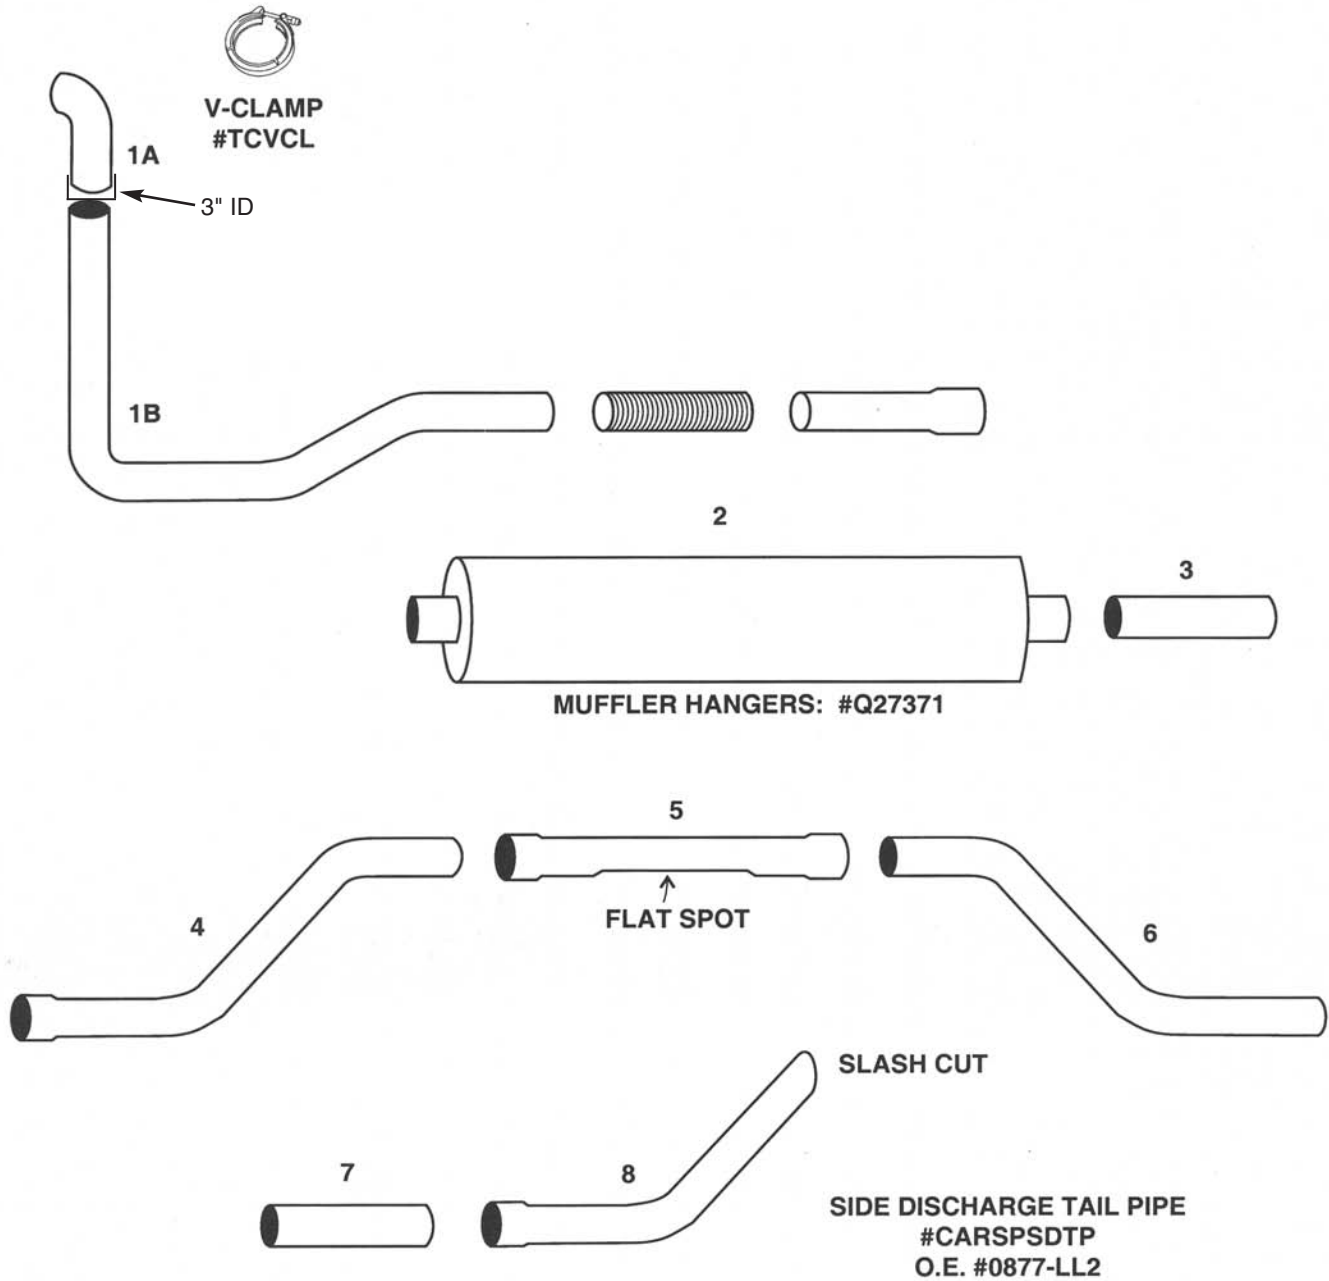

MISC 1

CARPENTER SPARTAN CHASSIS

B-SERIES CUMMINS ENGINE

DESCRIPTION	1 TURBO PIPE	2 MUFFLER	3 - MUFFLER TO OVERAXLE PIPE	4 - OVERAXLE FRONT SECTION	5 - OVERAXLE TOP SECTION	6 - OVERAXLE REAR SECTION	7 - OVERAXLE TO PIPE	8 TAIL PIPE
PART #	1A - CARSPPT	B400400	400STP10	CARSP0AF	CARSP0ATOP	CARSP0AR	400STP	CARSPPT
PART #	1B - CARSPTEXT 3 PIECE							

CARPENTER & WAYNE B-SERIES CUMMINS TURBO PIPE

DESCRIPTION	1 - TURBO PIPE	2 - DOUBLE BALL JOINT
PART #	CRANEBT	300WLS90BJ

CARPENTER B-SERIES CUMMINS TURBO PIPE

DESCRIPTION	1 - TURBO PIPE	2 - FLEX	3 - OFFSET
PART #	CARSPTFLAT	FLEX 30015	CARSPTFLAT2

DESCRIPTION	1 MUFFLER	2 - STRAIGHT PIPE MEASURE LENGTH	3 - OVERAXLE FRONT SECTION	4 - OVERAXLE TOP SECTION	5 - OVERAXLE REAR SECTION	6 - STRAIGHT PIPE MEASURE LENGTH	7 TAILPIPE
PART #	B400400	400STPA	CARSP0AF	CARSP0ATOP	CARSP0ARFTL	400STPA	CARSPTP