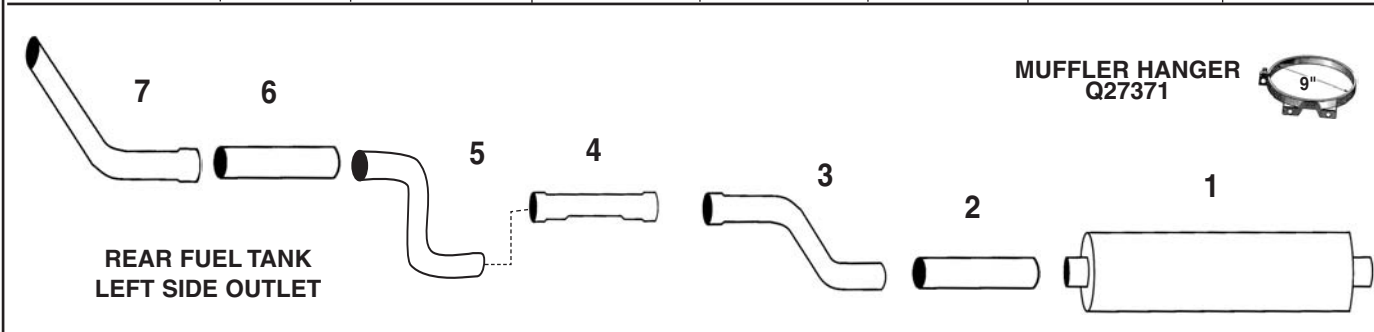

DESCRIPTION	1 MUFFLER	2 - STRAIGHT PIPE MEASURE LENGTH	3 - OVERAXLE FRONT SECTION	4 - OVERAXLE TOP SECTION	5 - OVERAXLE REAR SECTION	6 - STRAIGHT PIPE MEASURE LENGTH	7 TAILPIPE
PART #	B400400	400STPA	CARSP0AF	CARSP0ATOP	CARSP0ARFTL	400STPA	CARSPTP