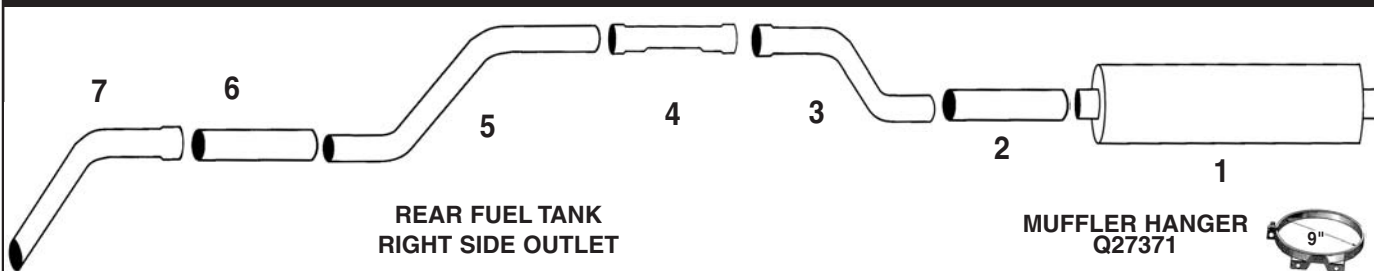

CARPENTER & WAYNE B-SERIES CUMMINS TURBO PIPE

DESCRIPTION	1 - TURBO PIPE	2 - DOUBLE BALL JOINT
PART #	CRANEBT	300WLS90BJ

CARPENTER B-SERIES CUMMINS TURBO PIPE

DESCRIPTION	1 - TURBO PIPE	2 - FLEX	3 - OFFSET
PART #	CARSPTFLAT	FLEX 30015	CARSPTFLAT2

CARPENTER CHASSIS & TAILPIPE

DESCRIPTION	1 MUFFLER	2 - STRAIGHT PIPE MEASURE LENGTH	3 - OVERAXLE FRONT SECTION	4 - OVERAXLE TOP SECTION	5 - OVERAXLE REAR SECTION	6 - STRAIGHT PIPE MEASURE LENGTH	7 TAILPIPE
PART #	B400400	400STPA	CARSP0AF	CARSP0ATOP	CARSP0ARFTR	400STPA	CARSPTP