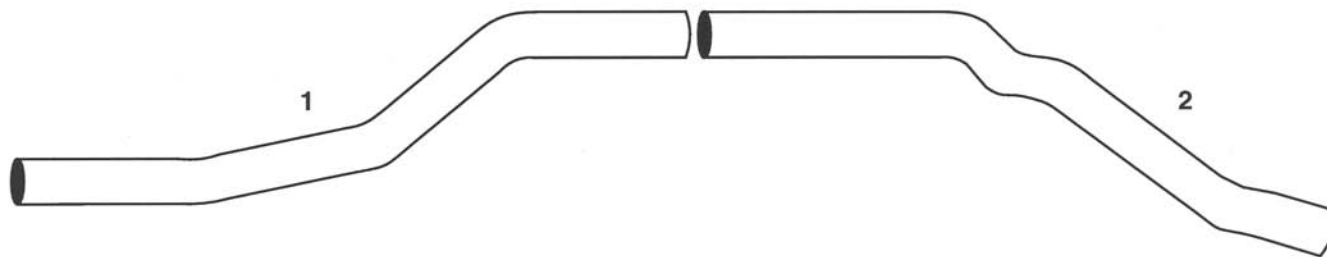

CARPENTER & WAYNE SPECIAL PARTS

CARPENTER CRANE & HERCULES CHASSIS

DESCRIPTION	1 FRONT OVERAXLE	2 REAR OVERAXLE
PART #	CARPFOA	CARPROA

DESCRIPTION	ONE-PIECE OVERAXLE
PART #	CARPOA1PC

WAYNE LIFE STAR 3" ELBOW WITH BALL JOINTS

MISC 1

CARPENTER SPARTAN CHASSIS

B-SERIES CUMMINS ENGINE

DESCRIPTION	1 TURBO PIPE	2 MUFFLER	3 - MUFFLER TO OVERAXLE PIPE	4 - OVERAXLE FRONT SECTION	5 - OVERAXLE TOP SECTION	6 - OVERAXLE REAR SECTION	7 - OVERAXLE TO PIPE	8 TAIL PIPE
PART #	1A - CARSPPT	B400400	400STP10	CARSP0AF	CARSP0ATOP	CARSP0AR	400STP	CARSPPT
PART #	1B - CARSPTEXT 3 PIECE							

CARPENTER & WAYNE B-SERIES CUMMINS TURBO PIPE

DESCRIPTION	1 - TURBO PIPE	2 - DOUBLE BALL JOINT
PART #	CRANEBT	300WLS90BJ

CARPENTER B-SERIES CUMMINS TURBO PIPE

DESCRIPTION	1 - TURBO PIPE	2 - FLEX	3 - OFFSET
PART #	CARSPTFLAT	FLEX 30015	CARSPTFLAT2