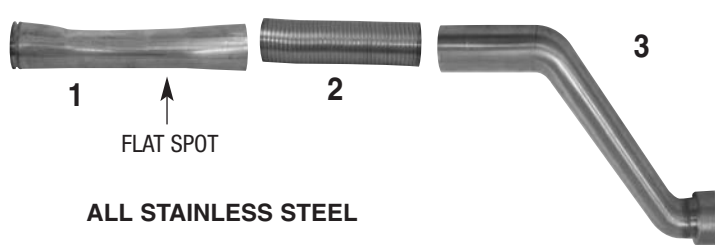

MISC 1

CARPENTER SPARTAN CHASSIS

B-SERIES CUMMINS ENGINE

DESCRIPTION	1 TURBO PIPE	2 MUFFLER	3 - MUFFLER TO OVERAXLE PIPE	4 - OVERAXLE FRONT SECTION	5 - OVERAXLE TOP SECTION	6 - OVERAXLE REAR SECTION	7 - OVERAXLE TO PIPE	8 TAIL PIPE
PART #	1A - CARSPPT	B400400	400STP10	CARSP0AF	CARSP0ATOP	CARSP0AR	400STP	CARSPPT
PART #	1B - CARSPTEXT 3 PIECE							

CARPENTER & WAYNE B-SERIES CUMMINS TURBO PIPE

DESCRIPTION	1 - TURBO PIPE	2 - DOUBLE BALL JOINT
PART #	CRANEBT	300WLS90BJ

CARPENTER B-SERIES CUMMINS TURBO PIPE

DESCRIPTION	1 - TURBO PIPE	2 - FLEX	3 - OFFSET
PART #	CARSPTFLAT	FLEX 30015	CARSPTFLAT2